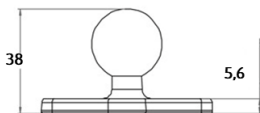

Ark-Accessories-RAM

Set 1

Set 2

Set 3

Ark Vision Systems

Produktvarianten / Product variants

3310022	Ark-ACC-RAM-Set 1	▪ RAM-Mount Gelenklänge 15,3cm	▪ RAM-Mount Joint length 15,3cm
3310032	Ark-ACC-RAM-Set 2	▪ RAM-Mount Gelenklänge 9,4cm	▪ RAM-Mount Joint length 9,4cm
3310033	Ark-ACC-RAM-Set 3	▪ RAM-Mount Gelenklänge 6,15cm	▪ RAM-Mount Joint length 6,15cm

RAM Set 1

3x ISO 4762, M5x10, A2 inkludiert/included

Produktvarianten / Product variants

3310022	Ark-ACC-RAM-Set 1	▪ RAM-Mount Gelenklänge 15,3cm	▪ RAM-Mount Joint length 15,3cm
3310032	Ark-ACC-RAM-Set 2	▪ RAM-Mount Gelenklänge 9,4cm	▪ RAM-Mount Joint length 9,4cm
3310033	Ark-ACC-RAM-Set 3	▪ RAM-Mount Gelenklänge 6,15cm	▪ RAM-Mount Joint length 6,15cm

RAM Set 2

3x ISO 4762, M5x10, A2 inkludiert/included

Produktvarianten / Product variants

3310022	Ark-ACC-RAM-Set 1	▪ RAM-Mount Gelenklänge 15,3cm	▪ RAM-Mount Joint length 15,3cm
3310032	Ark-ACC-RAM-Set 2	▪ RAM-Mount Gelenklänge 9,4cm	▪ RAM-Mount Joint length 9,4cm
3310033	Ark-ACC-RAM-Set 3	▪ RAM-Mount Gelenklänge 6,15cm	▪ RAM-Mount Joint length 6,15cm