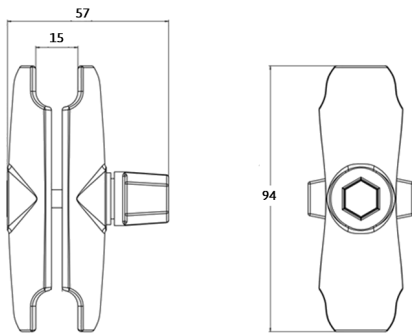

Ark-Accessories-RAM

Set 1

Set 2

Set 3

Ark Vision Systems

Produktvarianten / Product variants

3310022	Ark-ACC-RAM-Set 1	▪ RAM-Mount Gelenklänge 15,3cm	▪ RAM-Mount Joint length 15,3cm
3310032	Ark-ACC-RAM-Set 2	▪ RAM-Mount Gelenklänge 9,4cm	▪ RAM-Mount Joint length 9,4cm
3310033	Ark-ACC-RAM-Set 3	▪ RAM-Mount Gelenklänge 6,15cm	▪ RAM-Mount Joint length 6,15cm

RAM Set 1

3x ISO 4762, M5x10, A2 inkludiert/included

Produktvarianten / Product variants

3310022	Ark-ACC-RAM-Set 1	▪ RAM-Mount Gelenklänge 15,3cm	▪ RAM-Mount Joint length 15,3cm
3310032	Ark-ACC-RAM-Set 2	▪ RAM-Mount Gelenklänge 9,4cm	▪ RAM-Mount Joint length 9,4cm
3310033	Ark-ACC-RAM-Set 3	▪ RAM-Mount Gelenklänge 6,15cm	▪ RAM-Mount Joint length 6,15cm

RAM Set 2

3x ISO 4762, M5x10, A2 inkludiert/included

Produktvarianten / Product variants

3310022	Ark-ACC-RAM-Set 1	▪ RAM-Mount Gelenklänge 15,3cm	▪ RAM-Mount Joint length 15,3cm
3310032	Ark-ACC-RAM-Set 2	▪ RAM-Mount Gelenklänge 9,4cm	▪ RAM-Mount Joint length 9,4cm
3310033	Ark-ACC-RAM-Set 3	▪ RAM-Mount Gelenklänge 6,15cm	▪ RAM-Mount Joint length 6,15cm