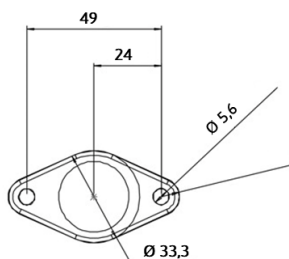

Ark-Accessories-RAM

Set 1

Set 2

Set 3

Ark Vision Systems

Produktvarianten / Product variants

3310022	Ark-ACC-RAM-Set 1	▪ RAM-Mount Gelenklänge 15,3cm	▪ RAM-Mount Joint length 15,3cm
3310032	Ark-ACC-RAM-Set 2	▪ RAM-Mount Gelenklänge 9,4cm	▪ RAM-Mount Joint length 9,4cm
3310033	Ark-ACC-RAM-Set 3	▪ RAM-Mount Gelenklänge 6,15cm	▪ RAM-Mount Joint length 6,15cm

RAM Set 1

3x ISO 4762, M5x10, A2 inkludiert/included

Produktvarianten / Product variants

3310022	Ark-ACC-RAM-Set 1	▪ RAM-Mount Gelenklänge 15,3cm	▪ RAM-Mount Joint length 15,3cm
3310032	Ark-ACC-RAM-Set 2	▪ RAM-Mount Gelenklänge 9,4cm	▪ RAM-Mount Joint length 9,4cm
3310033	Ark-ACC-RAM-Set 3	▪ RAM-Mount Gelenklänge 6,15cm	▪ RAM-Mount Joint length 6,15cm

RAM Set 2

3x ISO 4762, M5x10, A2 inkludiert/included

Produktvarianten / Product variants

3310022	Ark-ACC-RAM-Set 1	▪ RAM-Mount Gelenklänge 15,3cm	▪ RAM-Mount Joint length 15,3cm
3310032	Ark-ACC-RAM-Set 2	▪ RAM-Mount Gelenklänge 9,4cm	▪ RAM-Mount Joint length 9,4cm
3310033	Ark-ACC-RAM-Set 3	▪ RAM-Mount Gelenklänge 6,15cm	▪ RAM-Mount Joint length 6,15cm