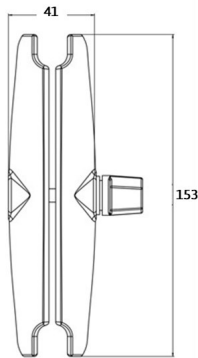

Ark-Accessories-RAM

Set 1

Set 2

Set 3

Ark Vision Systems

Produktvarianten / Product variants

3310022	Ark-ACC-RAM-Set 1	▪ RAM-Mount Gelenklänge 15,3cm	▪ RAM-Mount Joint length 15,3cm
3310032	Ark-ACC-RAM-Set 2	▪ RAM-Mount Gelenklänge 9,4cm	▪ RAM-Mount Joint length 9,4cm
3310033	Ark-ACC-RAM-Set 3	▪ RAM-Mount Gelenklänge 6,15cm	▪ RAM-Mount Joint length 6,15cm

RAM Set 1

3x ISO 4762, M5x10, A2 inkludiert/included

Produktvarianten / Product variants

3310022	Ark-ACC-RAM-Set 1	▪ RAM-Mount Gelenklänge 15,3cm	▪ RAM-Mount Joint length 15,3cm
3310032	Ark-ACC-RAM-Set 2	▪ RAM-Mount Gelenklänge 9,4cm	▪ RAM-Mount Joint length 9,4cm
3310033	Ark-ACC-RAM-Set 3	▪ RAM-Mount Gelenklänge 6,15cm	▪ RAM-Mount Joint length 6,15cm

RAM Set 2

3x ISO 4762, M5x10, A2 inkludiert/included

Produktvarianten / Product variants

3310022	Ark-ACC-RAM-Set 1	▪ RAM-Mount Gelenklänge 15,3cm	▪ RAM-Mount Joint length 15,3cm
3310032	Ark-ACC-RAM-Set 2	▪ RAM-Mount Gelenklänge 9,4cm	▪ RAM-Mount Joint length 9,4cm
3310033	Ark-ACC-RAM-Set 3	▪ RAM-Mount Gelenklänge 6,15cm	▪ RAM-Mount Joint length 6,15cm