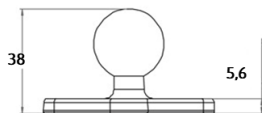

Ark-Accessories-RAM

Set 1

Set 2

Set 3

Ark Vision Systems

Produktvarianten / Product variants

3310022	Ark-ACC-RAM-Set 1	▪ RAM-Mount Gelenklänge 15,3cm	▪ RAM-Mount Joint length 15,3cm
3310032	Ark-ACC-RAM-Set 2	▪ RAM-Mount Gelenklänge 9,4cm	▪ RAM-Mount Joint length 9,4cm
3310033	Ark-ACC-RAM-Set 3	▪ RAM-Mount Gelenklänge 6,15cm	▪ RAM-Mount Joint length 6,15cm

RAM Set 1

3x ISO 4762, M5x10, A2 inkludiert/included

Produktvarianten / Product variants

3310022	Ark-ACC-RAM-Set 1	▪ RAM-Mount Gelenklänge 15,3cm	▪ RAM-Mount Joint length 15,3cm
3310032	Ark-ACC-RAM-Set 2	▪ RAM-Mount Gelenklänge 9,4cm	▪ RAM-Mount Joint length 9,4cm
3310033	Ark-ACC-RAM-Set 3	▪ RAM-Mount Gelenklänge 6,15cm	▪ RAM-Mount Joint length 6,15cm

RAM Set 2

3x ISO 4762, M5x10, A2 inkludiert/included

Produktvarianten / Product variants

3310022	Ark-ACC-RAM-Set 1	▪ RAM-Mount Gelenklänge 15,3cm	▪ RAM-Mount Joint length 15,3cm
3310032	Ark-ACC-RAM-Set 2	▪ RAM-Mount Gelenklänge 9,4cm	▪ RAM-Mount Joint length 9,4cm
3310033	Ark-ACC-RAM-Set 3	▪ RAM-Mount Gelenklänge 6,15cm	▪ RAM-Mount Joint length 6,15cm