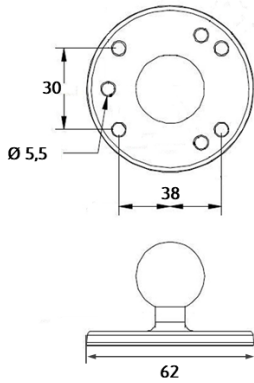

Ark-Accessories-RAM

Set 1

Set 2

Set 3

Ark Vision Systems

Produktvarianten / Product variants

3310022	Ark-ACC-RAM-Set 1	▪ RAM-Mount Gelenklänge 15,3cm	▪ RAM-Mount Joint length 15,3cm
3310032	Ark-ACC-RAM-Set 2	▪ RAM-Mount Gelenklänge 9,4cm	▪ RAM-Mount Joint length 9,4cm
3310033	Ark-ACC-RAM-Set 3	▪ RAM-Mount Gelenklänge 6,15cm	▪ RAM-Mount Joint length 6,15cm

RAM Set 1

3x ISO 4762, M5x10, A2 inkludiert/included

Produktvarianten / Product variants

3310022	Ark-ACC-RAM-Set 1	▪ RAM-Mount Gelenklänge 15,3cm	▪ RAM-Mount Joint length 15,3cm
3310032	Ark-ACC-RAM-Set 2	▪ RAM-Mount Gelenklänge 9,4cm	▪ RAM-Mount Joint length 9,4cm
3310033	Ark-ACC-RAM-Set 3	▪ RAM-Mount Gelenklänge 6,15cm	▪ RAM-Mount Joint length 6,15cm

RAM Set 2

3x ISO 4762, M5x10, A2 inkludiert/included

Produktvarianten / Product variants

3310022	Ark-ACC-RAM-Set 1	▪ RAM-Mount Gelenklänge 15,3cm	▪ RAM-Mount Joint length 15,3cm
3310032	Ark-ACC-RAM-Set 2	▪ RAM-Mount Gelenklänge 9,4cm	▪ RAM-Mount Joint length 9,4cm
3310033	Ark-ACC-RAM-Set 3	▪ RAM-Mount Gelenklänge 6,15cm	▪ RAM-Mount Joint length 6,15cm