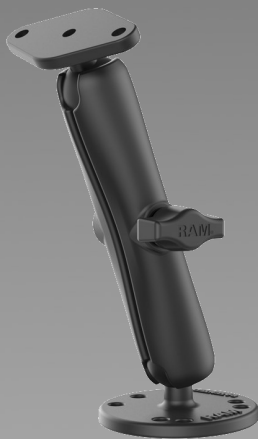

Ark-Accessories-RAM

Set 1

Set 2

Set 3

Ark Vision Systems

Produktvarianten / Product variants

3310022	Ark-ACC-RAM-Set 1	▪ RAM-Mount Gelenklänge 15,3cm	▪ RAM-Mount Joint length 15,3cm
3310032	Ark-ACC-RAM-Set 2	▪ RAM-Mount Gelenklänge 9,4cm	▪ RAM-Mount Joint length 9,4cm
3310033	Ark-ACC-RAM-Set 3	▪ RAM-Mount Gelenklänge 6,15cm	▪ RAM-Mount Joint length 6,15cm

RAM Set 1

3x ISO 4762, M5x10, A2 inkludiert/included

Produktvarianten / Product variants

3310022	Ark-ACC-RAM-Set 1	▪ RAM-Mount Gelenklänge 15,3cm	▪ RAM-Mount Joint length 15,3cm
3310032	Ark-ACC-RAM-Set 2	▪ RAM-Mount Gelenklänge 9,4cm	▪ RAM-Mount Joint length 9,4cm
3310033	Ark-ACC-RAM-Set 3	▪ RAM-Mount Gelenklänge 6,15cm	▪ RAM-Mount Joint length 6,15cm

RAM Set 2

3x ISO 4762, M5x10, A2 inkludiert/included

Produktvarianten / Product variants

3310022	Ark-ACC-RAM-Set 1	▪ RAM-Mount Gelenklänge 15,3cm	▪ RAM-Mount Joint length 15,3cm
3310032	Ark-ACC-RAM-Set 2	▪ RAM-Mount Gelenklänge 9,4cm	▪ RAM-Mount Joint length 9,4cm
3310033	Ark-ACC-RAM-Set 3	▪ RAM-Mount Gelenklänge 6,15cm	▪ RAM-Mount Joint length 6,15cm