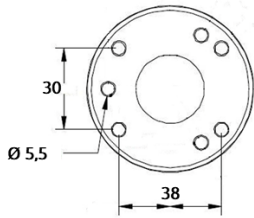

Ark-Accessories-RAM

Set 1

Set 2

Set 3

Ark Vision Systems

Produktvarianten / Product variants

3310022	Ark-ACC-RAM-Set 1	▪ RAM-Mount Gelenklänge 15,3cm	▪ RAM-Mount Joint length 15,3cm
3310032	Ark-ACC-RAM-Set 2	▪ RAM-Mount Gelenklänge 9,4cm	▪ RAM-Mount Joint length 9,4cm
3310033	Ark-ACC-RAM-Set 3	▪ RAM-Mount Gelenklänge 6,15cm	▪ RAM-Mount Joint length 6,15cm

RAM Set 1

3x ISO 4762, M5x10, A2 inkludiert/included

Produktvarianten / Product variants

3310022	Ark-ACC-RAM-Set 1	▪ RAM-Mount Gelenklänge 15,3cm	▪ RAM-Mount Joint length 15,3cm
3310032	Ark-ACC-RAM-Set 2	▪ RAM-Mount Gelenklänge 9,4cm	▪ RAM-Mount Joint length 9,4cm
3310033	Ark-ACC-RAM-Set 3	▪ RAM-Mount Gelenklänge 6,15cm	▪ RAM-Mount Joint length 6,15cm

RAM Set 2

3x ISO 4762, M5x10, A2 inkludiert/included

Produktvarianten / Product variants

3310022	Ark-ACC-RAM-Set 1	▪ RAM-Mount Gelenklänge 15,3cm	▪ RAM-Mount Joint length 15,3cm
3310032	Ark-ACC-RAM-Set 2	▪ RAM-Mount Gelenklänge 9,4cm	▪ RAM-Mount Joint length 9,4cm
3310033	Ark-ACC-RAM-Set 3	▪ RAM-Mount Gelenklänge 6,15cm	▪ RAM-Mount Joint length 6,15cm